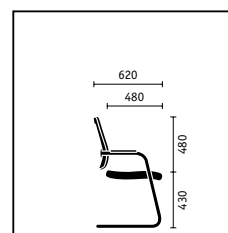

**Swivel chair** with membrane-covered backrest, headrest, height- and depth-adjustable lumbar support, 3D adjustable armrests, polished aluminium base

**Swivel chair** with membrane-covered backrest, height-adjustable lumbar support, height-adjustable armrests, polished aluminium base

**4-leg model** with membrane-covered backrest, chromed frame (stackable)

**Cantilever chair** with membrane-covered backrest, chromed frame (optionally stackable)

■ standard □ optional

	black dot net Swivel chair	black dot Swivel chair	4-leg	Cantilever
<b>Seat mechanisms</b>				
"Similar" mechanism	■	■		
"Similar" mechanism with seat tilt adjustment	□	□		
<b>Backrest technical features</b>				
Height-adjustable lumbar support	■	■		
Depth-adjustable lumbar support	□			
Adjustable backrest pressure	■	■		
<b>Seat height adjustment</b>				
Sedo-Lift mechanism	■	■		
Gas lift mechanism	□	□		
<b>Frame versions</b>				
Aluminium base, powder-coated in black	■	■		
Aluminium base, powder-coated in white aluminium	□	□		
Polished aluminium base	□	□		
Steel frame, powder-coated in black			■	■
Steel frame, powder-coated in white aluminium			□	□
Steel frame, chromed			□	□
<b>Model colour (mechanism and plastic parts)</b>				
Black	■	■	■	■
<b>Armrests</b>				
Without armrests	□	□	□	
Height-adjustable armrests	■	■		
2D adjustable armrests	□	□		
3D adjustable armrests with Softtouch finish	□	□		
3D adjustable armrests with leather finish	□	□		
Armrests with plastic finish			■	■
<b>Features</b>				
Sliding seat (with 60 mm depth adjustment)	□	□		
Backrest with membrane covering	■		■	■
Different cover for backrest upholstery		□	□	□
Hard castors for soft floors	■	■		
Soft castors for hard floors	□	□		
Stainless steel glides			■	
Plastic glides or felt glides			□	□
Stackable (up to 5 models)			■	□