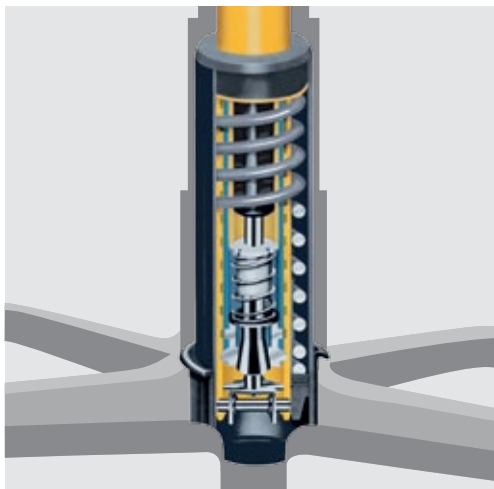

**"Similar" mechanism.** Perfectly adjusted mechanical springs ensure extremely well-balanced movements in sync with the body during dynamic sitting. The backrest is always in contact with the torso.

**Sedo-Lift mechanism.** Even in the lowest position, this seat-height adjustment – with worldwide patent – provides a back-friendly "soft landing" when you sit down. Grooves have been cut into the side of the guide tube, into which the mechanism clicks into place. This takes the pressure off the gas lift mechanism, which is why it is so durable. Sedus provides a 30-year guarantee!