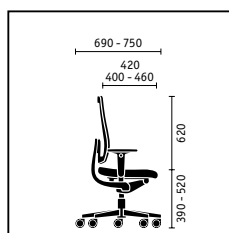

**Swivel chair** with membrane-covered backrest, headrest, height- and depth-adjustable lumbar support, 3D adjustable armrests, polished aluminium base

**Swivel chair** with membrane-covered backrest, height-adjustable lumbar support, height-adjustable armrests, polished aluminium base

**4-leg model** with membrane-covered backrest, chromed frame (stackable)

**Cantilever chair** with membrane-covered backrest, chromed frame (optionally stackable)

■ standard □ optional

	black dot net Swivel chair	black dot Swivel chair	4-leg	Cantilever
<b>Seat mechanisms</b>				
"Similar" mechanism	■	■		
"Similar" mechanism with seat tilt adjustment	□	□		
<b>Backrest technical features</b>				
Height-adjustable lumbar support	■	■		
Depth-adjustable lumbar support	□			
Adjustable backrest pressure	■	■		
<b>Seat height adjustment</b>				
Sedo-Lift mechanism	■	■		
Gas lift mechanism	□	□		
<b>Frame versions</b>				
Aluminium base, powder-coated in black	■	■		
Aluminium base, powder-coated in white aluminium	□	□		
Polished aluminium base	□	□		
Steel frame, powder-coated in black			■	■
Steel frame, powder-coated in white aluminium			□	□
Steel frame, chromed			□	□
<b>Model colour (mechanism and plastic parts)</b>				
Black	■	■	■	■
<b>Armrests</b>				
Without armrests	□	□	□	
Height-adjustable armrests	■	■		
2D adjustable armrests	□	□		
3D adjustable armrests with Softtouch finish	□	□		
3D adjustable armrests with leather finish	□	□		
Armrests with plastic finish			■	■
<b>Features</b>				
Sliding seat (with 60 mm depth adjustment)	□	□		
Backrest with membrane covering	■		■	■
Different cover for backrest upholstery		□	□	□
Hard castors for soft floors	■	■		
Soft castors for hard floors	□	□		
Stainless steel glides			■	
Plastic glides or felt glides			□	□
Stackable (up to 5 models)			■	□