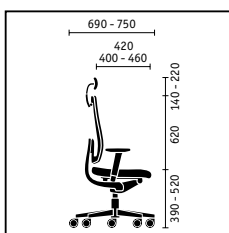

**Swivel chair** with membrane-covered backrest, headrest, height- and depth-adjustable lumbar support, 3D adjustable armrests, polished aluminium base

**Swivel chair** with membrane-covered backrest, height-adjustable lumbar support, height-adjustable armrests, polished aluminium base

**4-leg model** with membrane-covered backrest, chromed frame (stackable)

**Cantilever chair** with membrane-covered backrest, chromed frame (optionally stackable)

■ standard □ optional

	black dot net Swivel chair	black dot Swivel chair	4-leg	Cantilever
<b>Seat mechanisms</b>				
"Similar" mechanism	■	■		
"Similar" mechanism with seat tilt adjustment	□	□		
<b>Backrest technical features</b>				
Height-adjustable lumbar support	■	■		
Depth-adjustable lumbar support	□			
Adjustable backrest pressure	■	■		
<b>Seat height adjustment</b>				
Sedo-Lift mechanism	■	■		
Gas lift mechanism	□	□		
<b>Frame versions</b>				
Aluminium base, powder-coated in black	■	■		
Aluminium base, powder-coated in white aluminium	□	□		
Polished aluminium base	□	□		
Steel frame, powder-coated in black			■	■
Steel frame, powder-coated in white aluminium			□	□
Steel frame, chromed			□	□
<b>Model colour (mechanism and plastic parts)</b>				
Black	■	■	■	■
<b>Armrests</b>				
Without armrests	□	□	□	
Height-adjustable armrests	■	■		
2D adjustable armrests	□	□		
3D adjustable armrests with Softtouch finish	□	□		
3D adjustable armrests with leather finish	□	□		
Armrests with plastic finish			■	■
<b>Features</b>				
Sliding seat (with 60 mm depth adjustment)	□	□		
Backrest with membrane covering	■		■	■
Different cover for backrest upholstery		□	□	□
Hard castors for soft floors	■	■		
Soft castors for hard floors	□	□		
Stainless steel glides			■	
Plastic glides or felt glides			□	□
Stackable (up to 5 models)			■	□